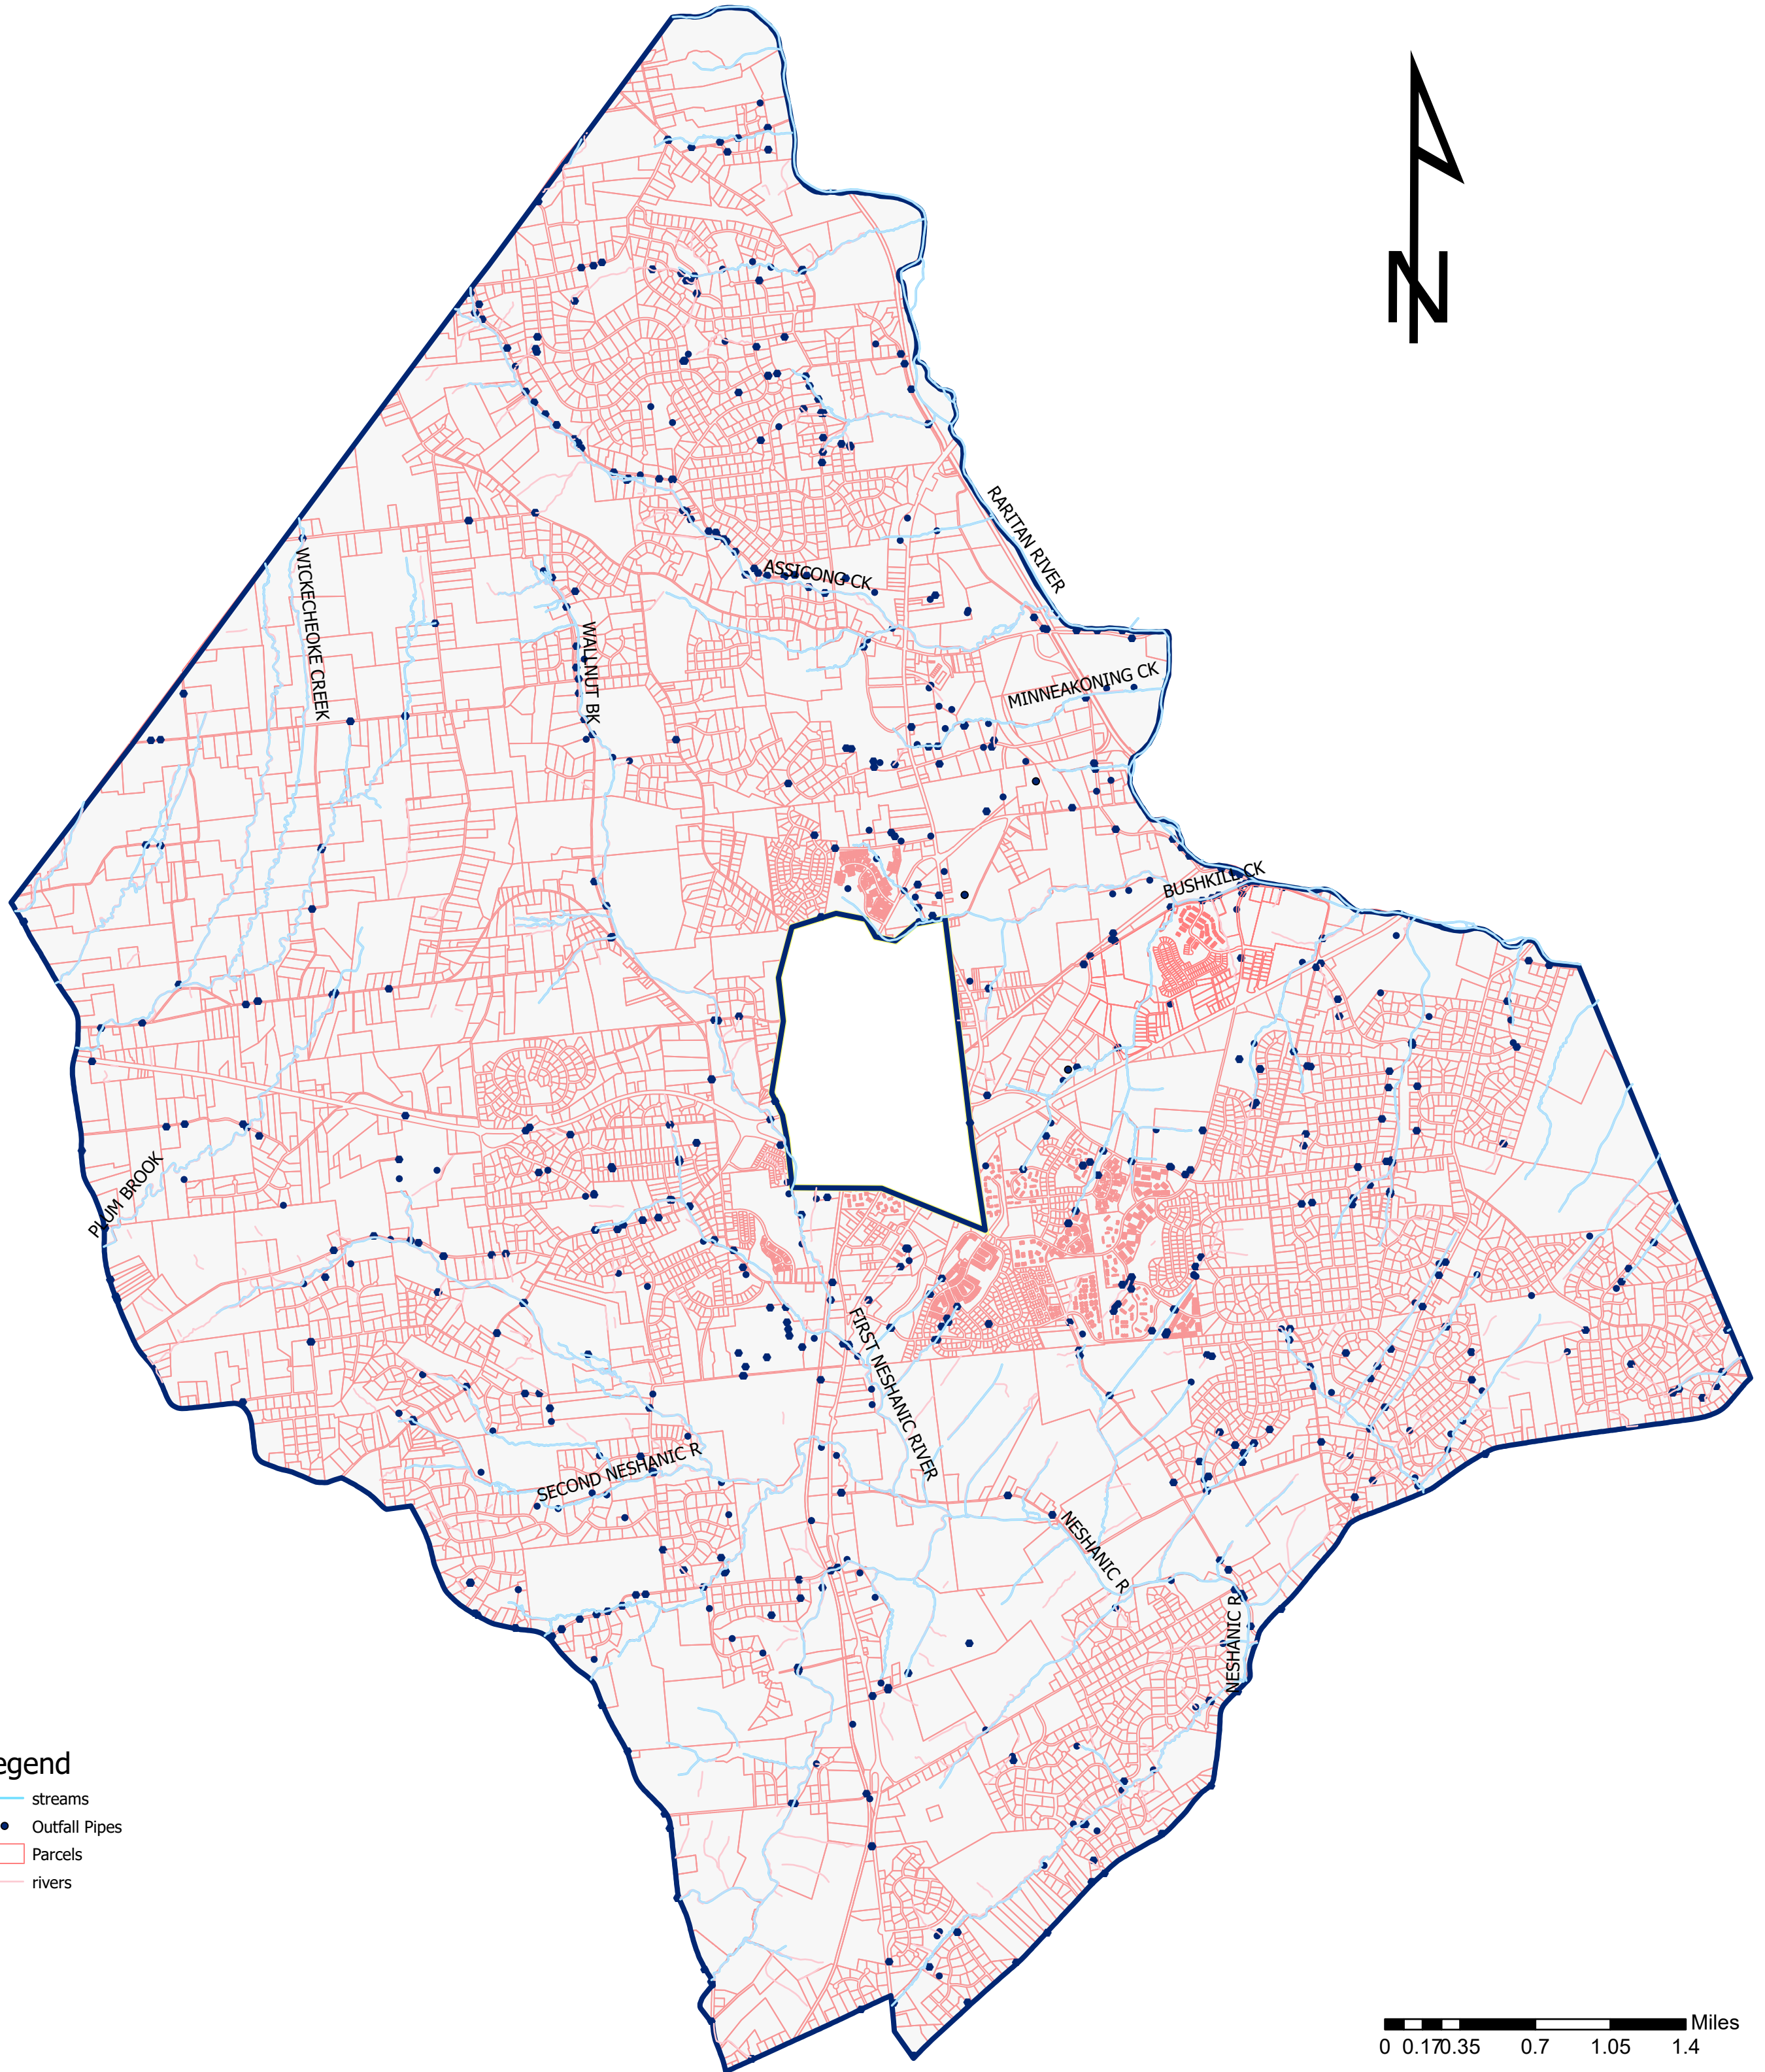

# Township of Raritan Outfall Pipe Location Map (updated through May 2021)

## Legend

- streams
- Outfall Pipes
- Parcels
- rivers

0 0.170.35 0.7 1.05 1.4 Miles