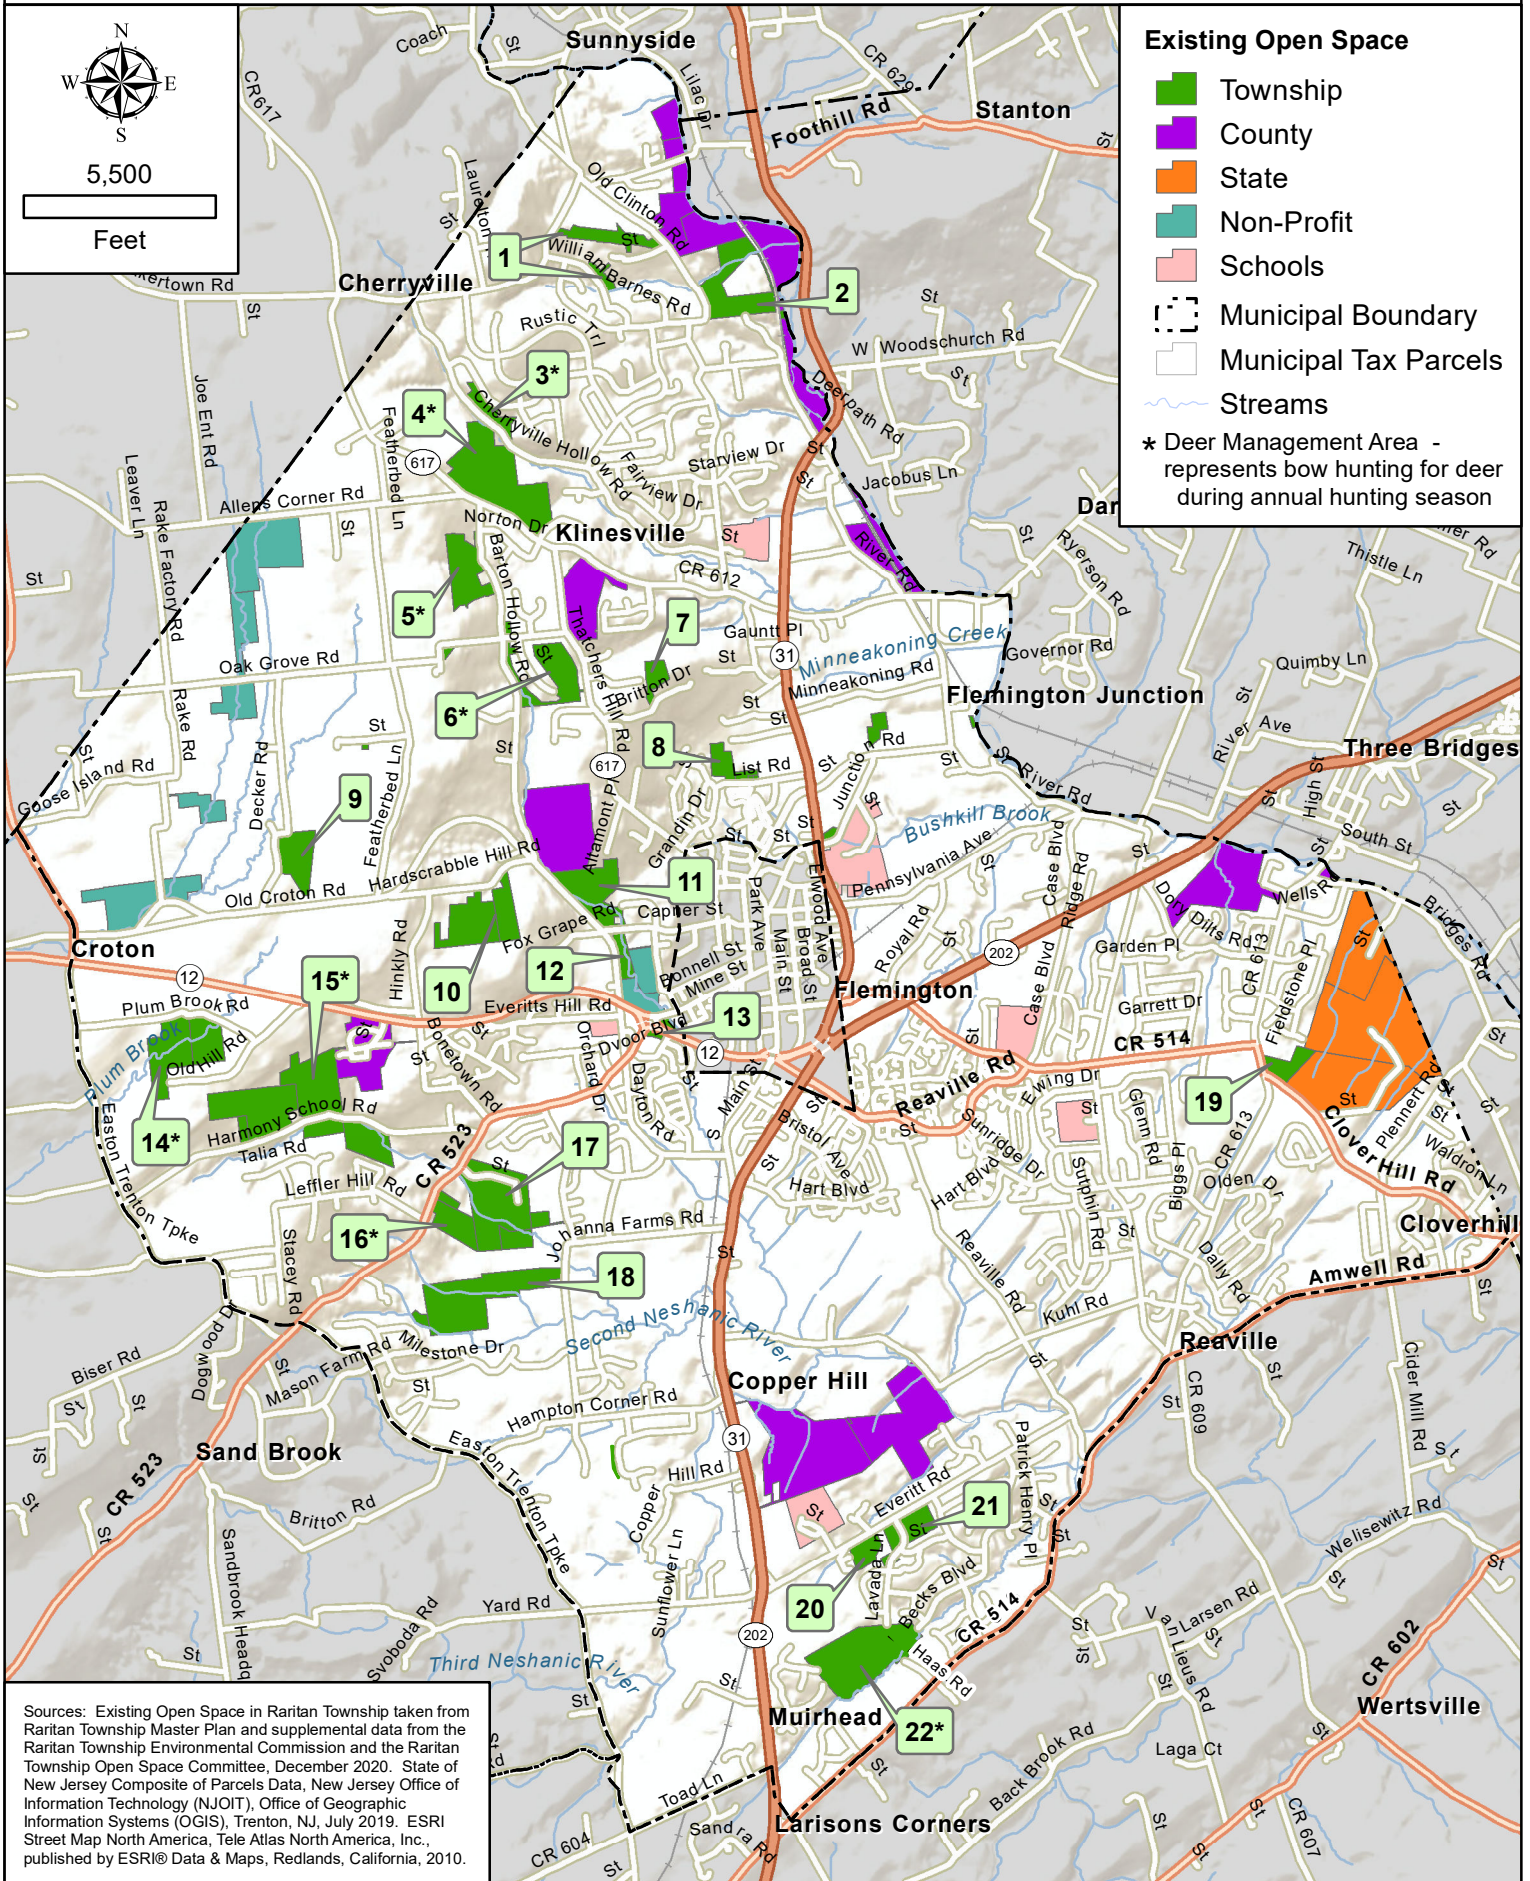

RARITAN TOWNSHIP OPEN SPACE MAP

5,500

Feet

Existing Open Space

- Township
- County
- State
- Non-Profit
- Schools
- Municipal Boundary
- Municipal Tax Parcels
- Streams

* Deer Management Area - represents bow hunting for deer during annual hunting season

Sources: Existing Open Space in Raritan Township taken from Raritan Township Master Plan and supplemental data from the Raritan Township Environmental Commission and the Raritan Township Open Space Committee, December 2020. State of New Jersey Composite of Parcels Data, New Jersey Office of Information Technology (NJGIT), Office of Geographic Information Systems (OGIS), Trenton, NJ, July 2019. ESRI Street Map North America, Tele Atlas North America, Inc., published by ESRI® Data & Maps, Redlands, California, 2010.

RARITAN TOWNSHIP OPEN SPACE MAP

There are currently 2,436 acres of parkland/open space in Raritan Township including lands owned by the State, Hunterdon County, Raritan Township and Non-Profit Land Trusts. These lands are available for public enjoyment.

There are also 1,360 acres of privately owned preserved farmland in Raritan Township. The township encompasses approximately 38.6 square miles; therefore parkland/open space encompasses approximately 9.9 of the Township and preserved farmland encompasses an additional 5.5%.